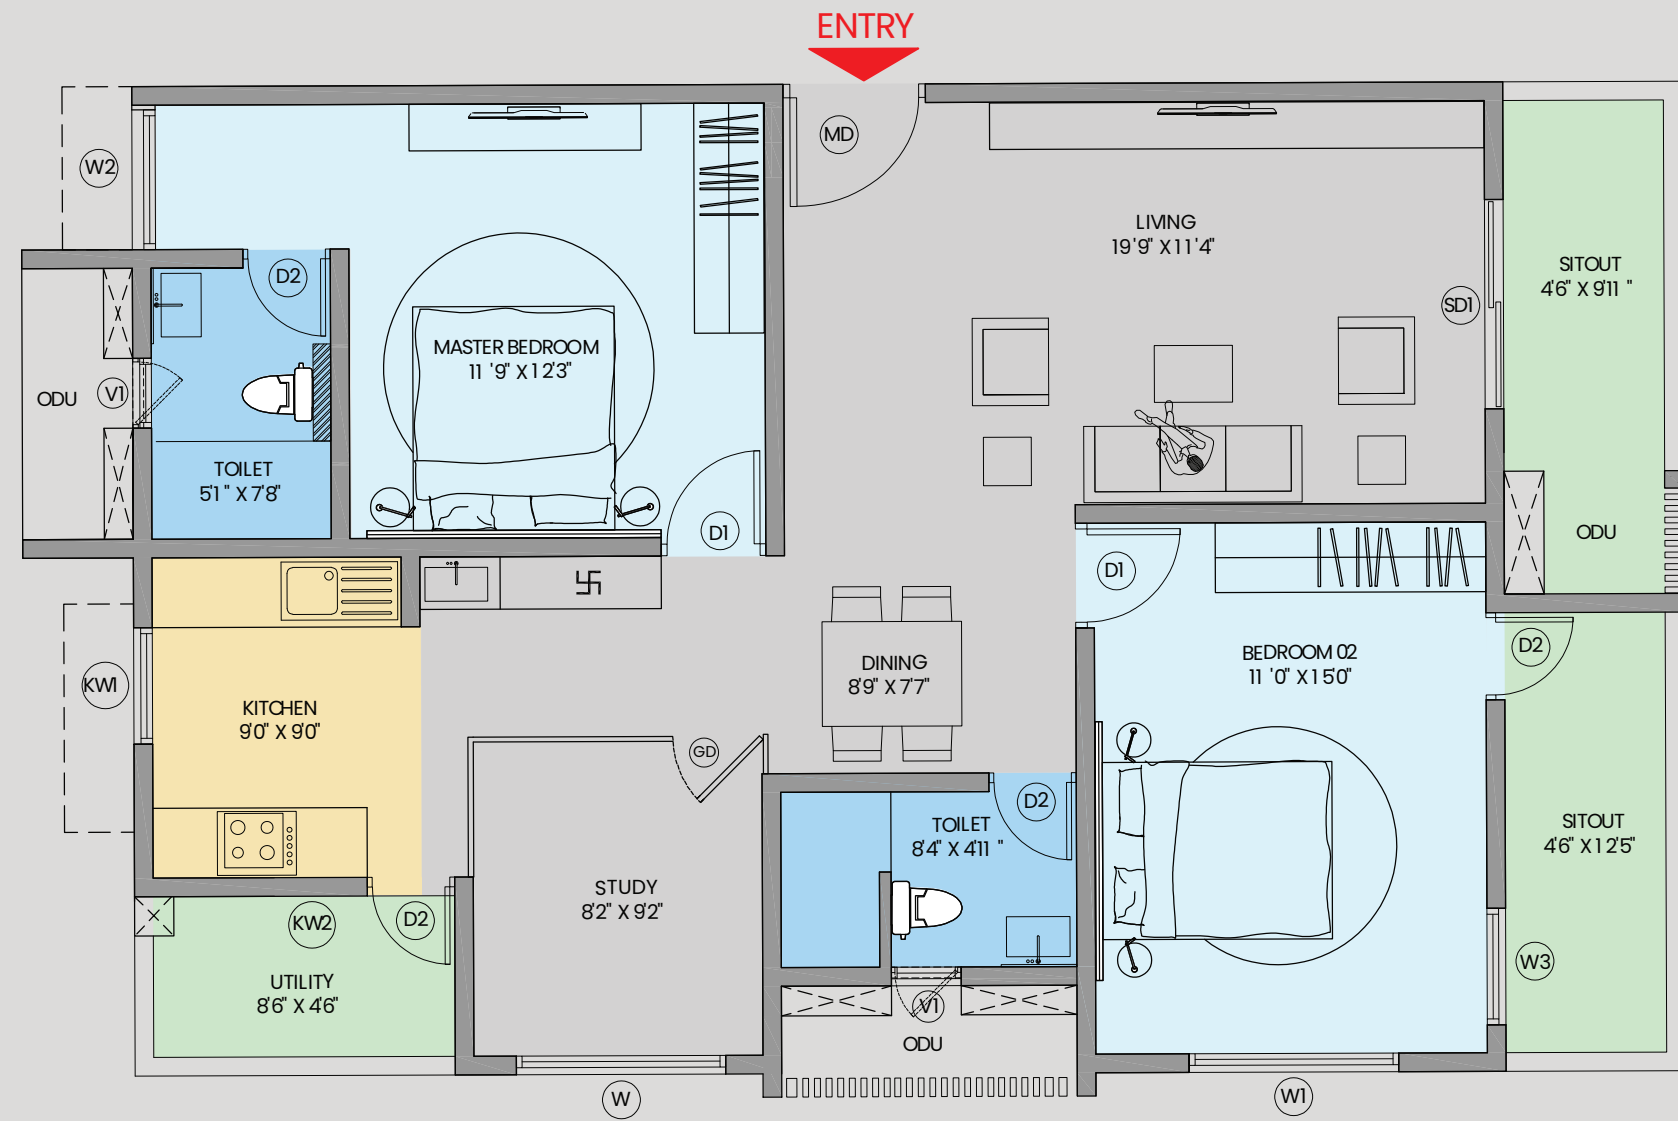

WEST FACING  
2.5BHK + 2T

Unit Name	Facing	Apartment Type	Super Built-Up Area (Sft)
A109 - A1009	West	2.5BHK + 2T	1,628