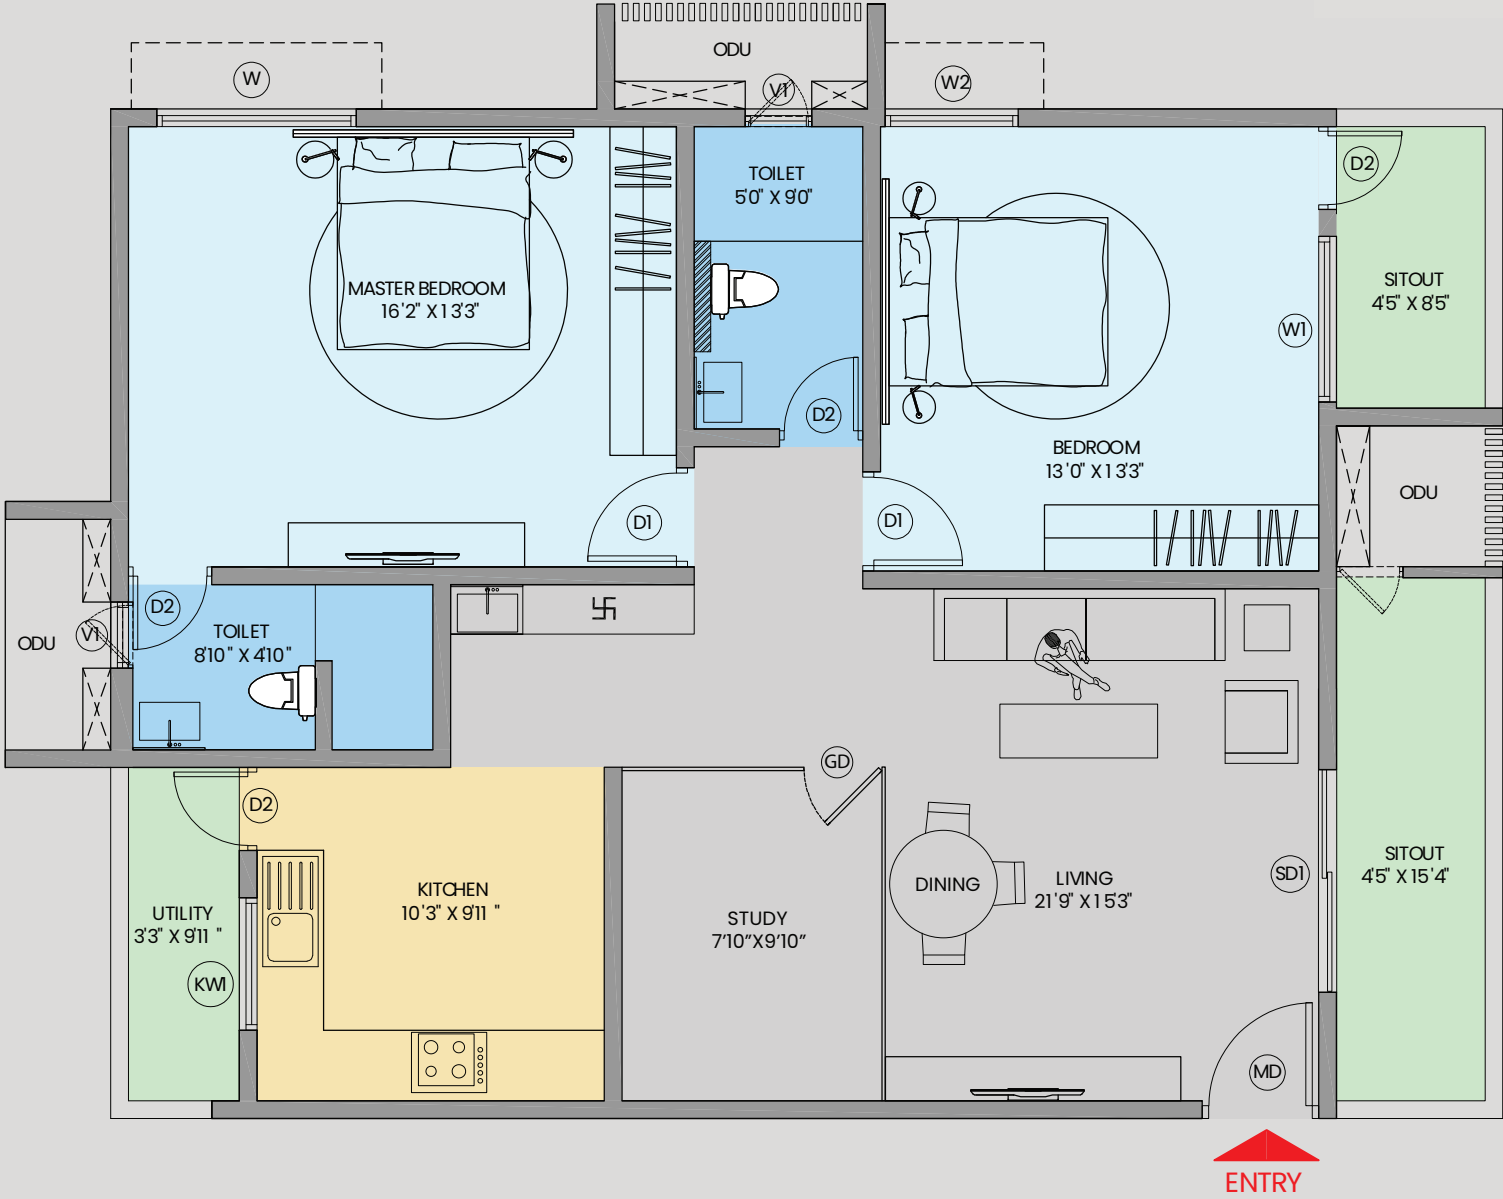

EAST FACING
2.5BHK + 2T

Unit Name	Facing	Apartment Type	Super Built-Up Area (Sft)
A108 - A1008	East	2.5BHK + 2T	1,673