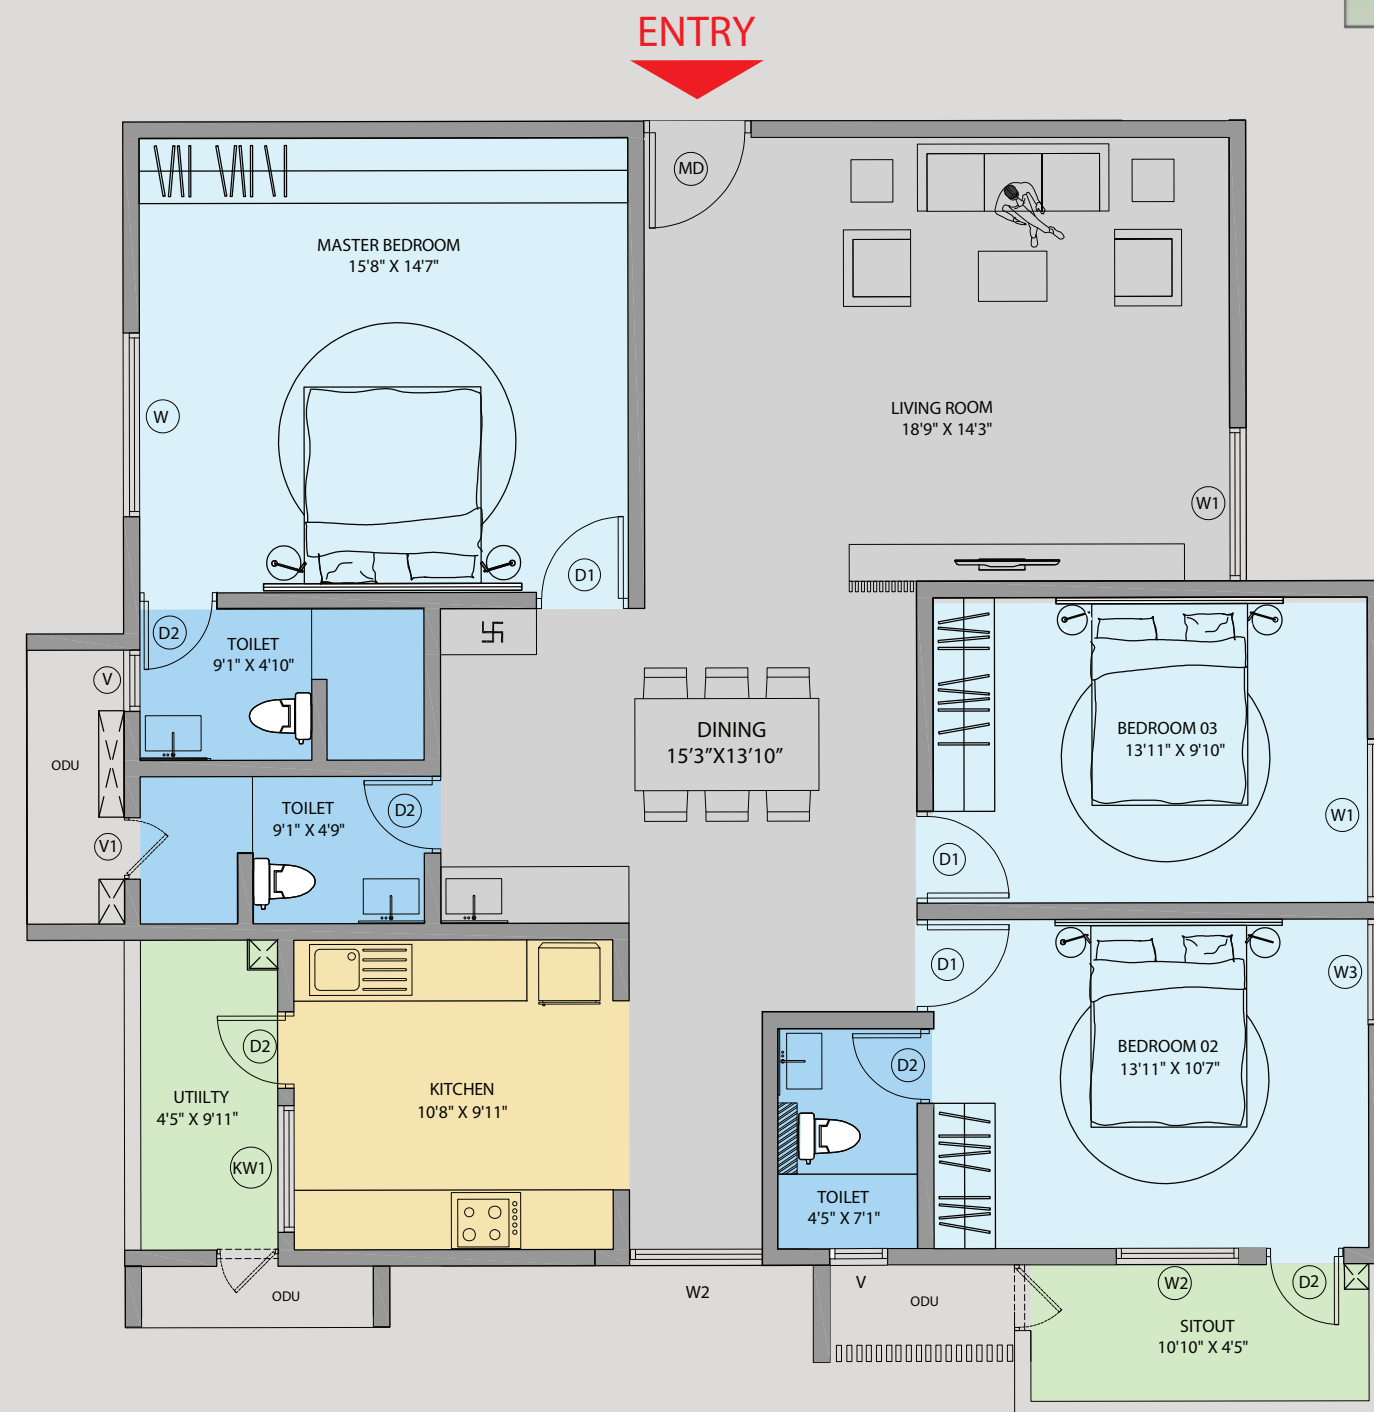

WEST FACING  
3BHK + 3T

Unit Name	Facing	Apartment Type	Super Built-Up Area (Sft)
A107 - A1007	West	3BHK + 3T	2,011