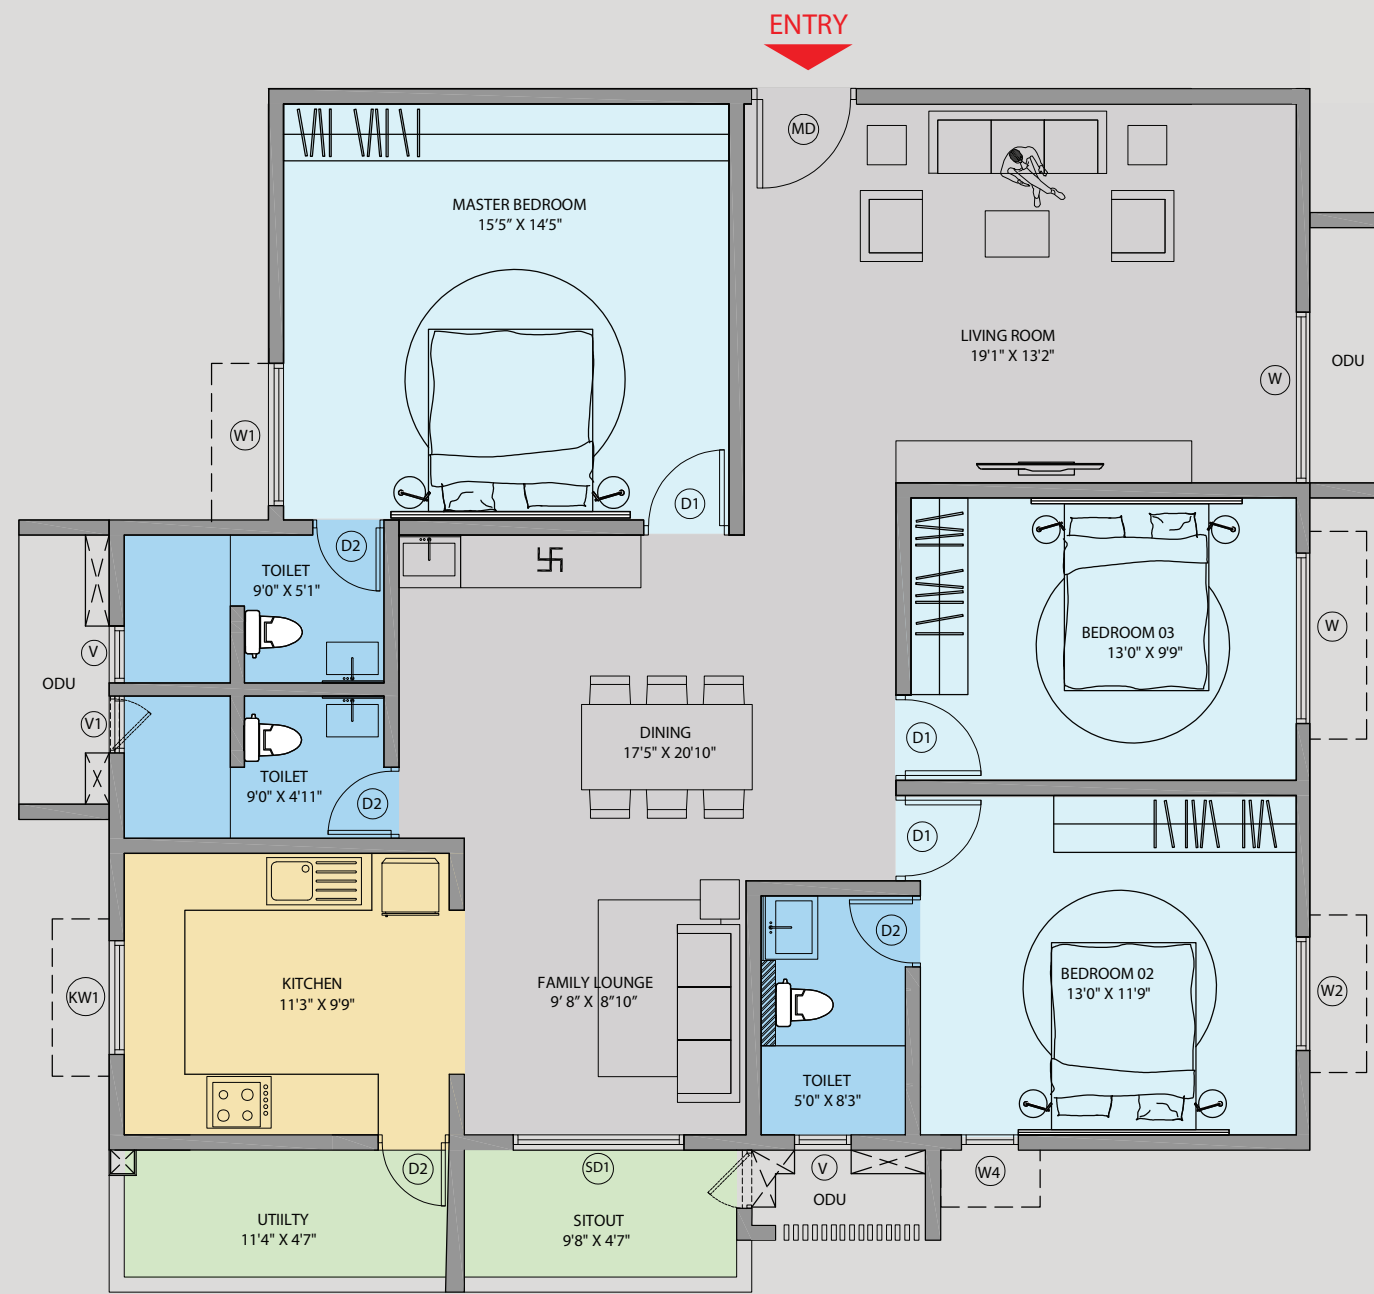

WEST FACING
3BHK + 3T

Unit Name	Facing	Apartment Type	Super Built-Up Area (Sft)
A106 - A1006	West	3BHK + 3T	2,129