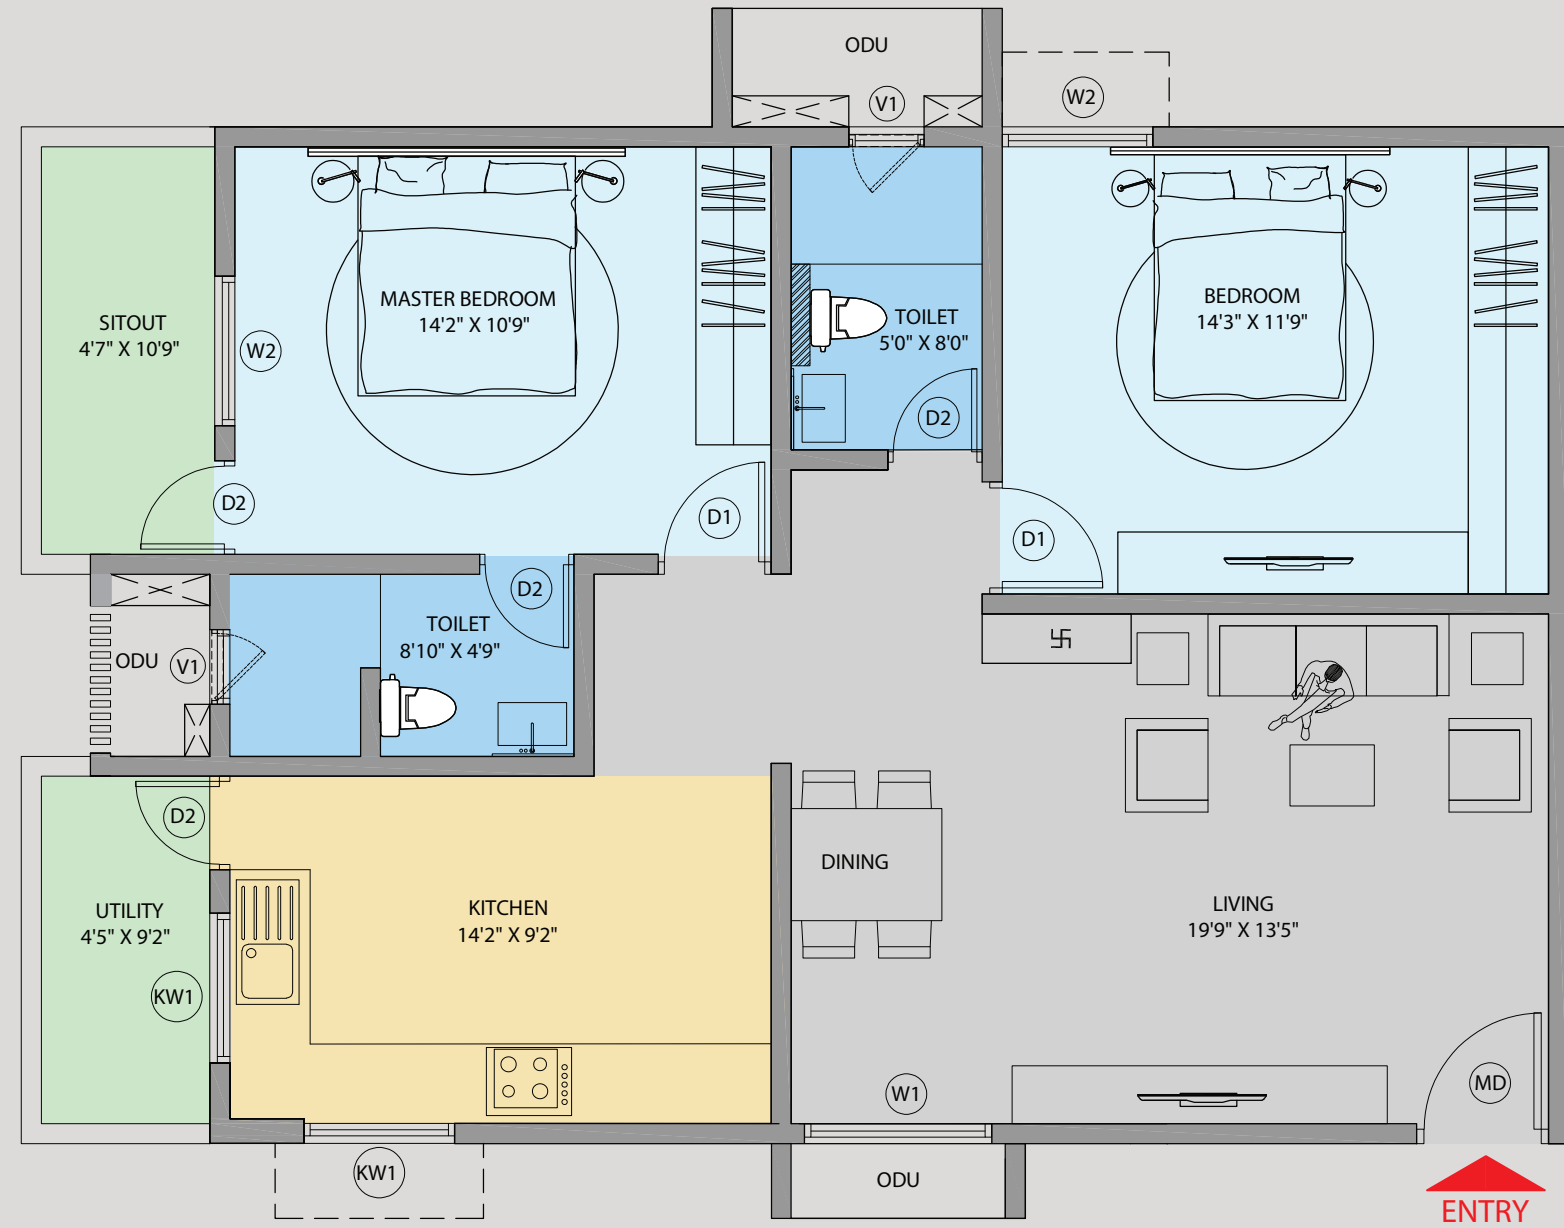

EAST FACING 2BHK + 2T

Unit Name	Facing	Apartment Type	Super Built-Up Area (Sft)
A105 - A1005	East	2BHK + 2T	1,442