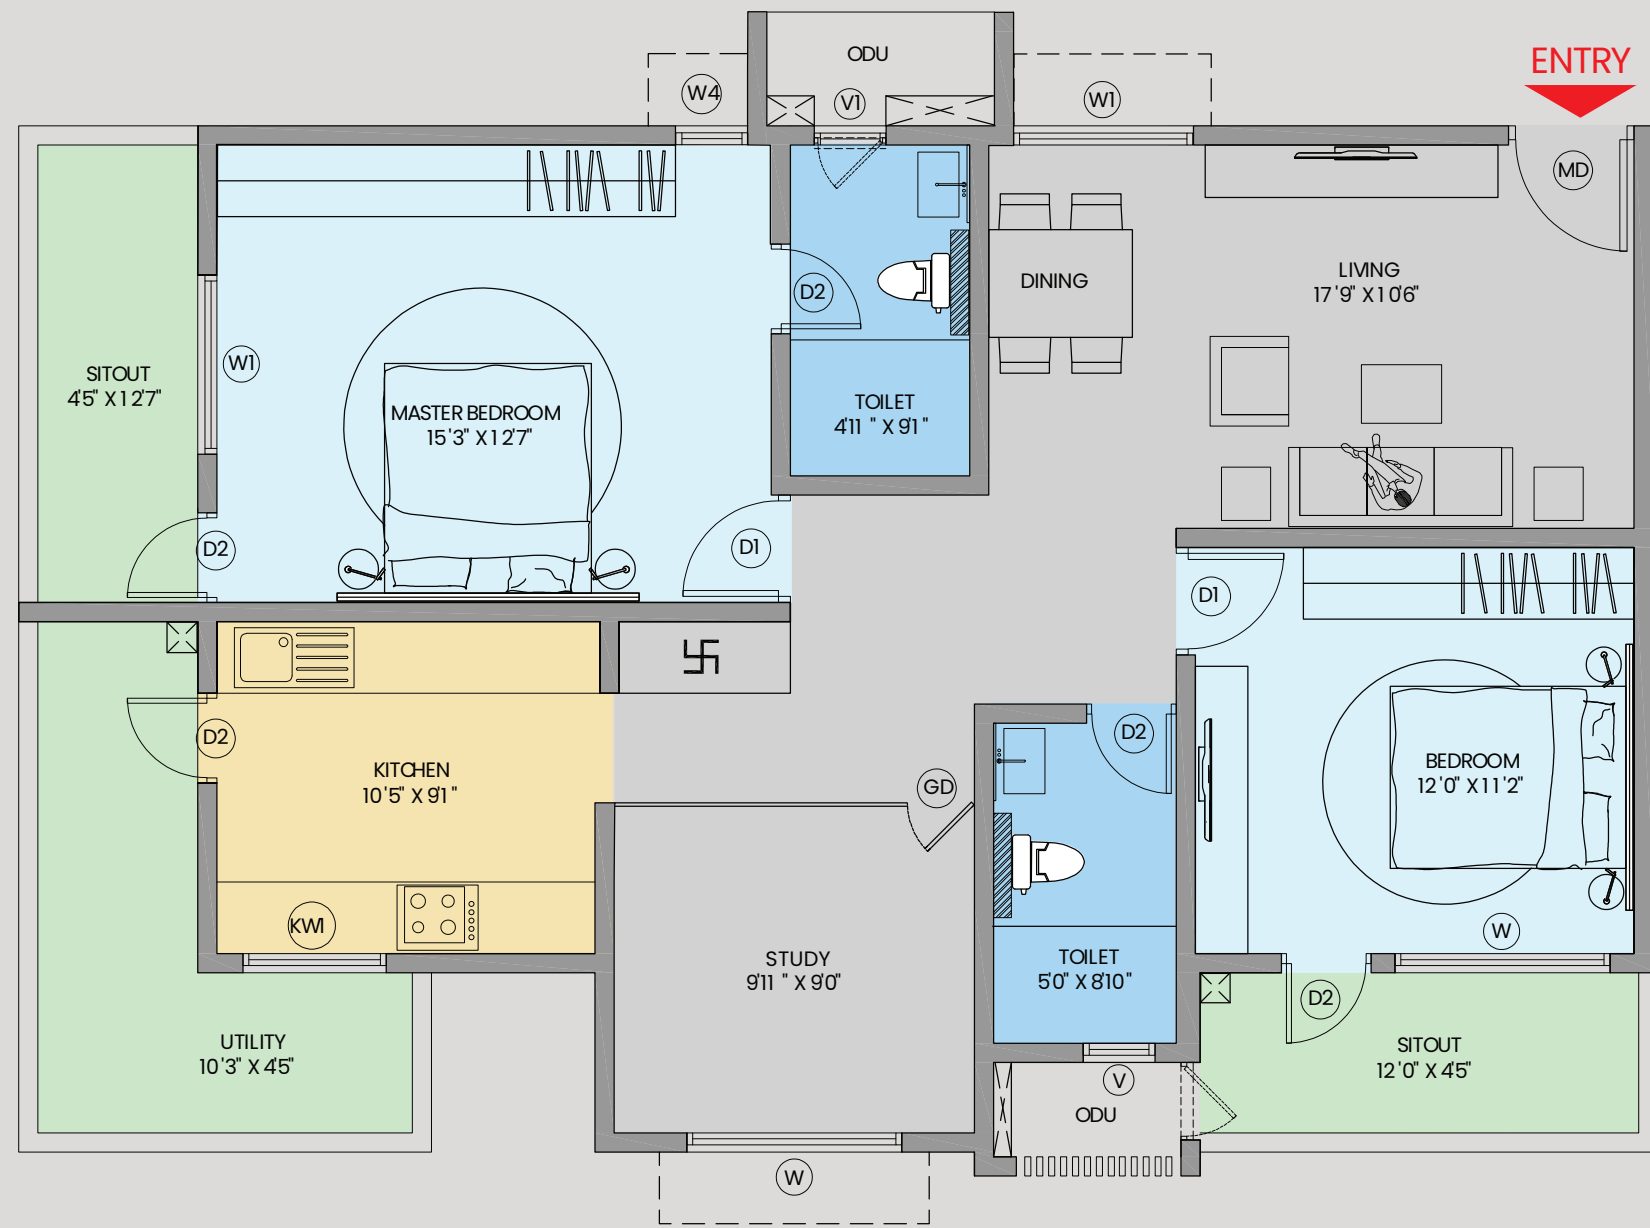

WEST FACING  
2.5BHK + 2T

Unit Name	Facing	Apartment Type	Super Built-Up Area (Sft)
A104 - A1004	West	2.5BHK + 2T	1,652