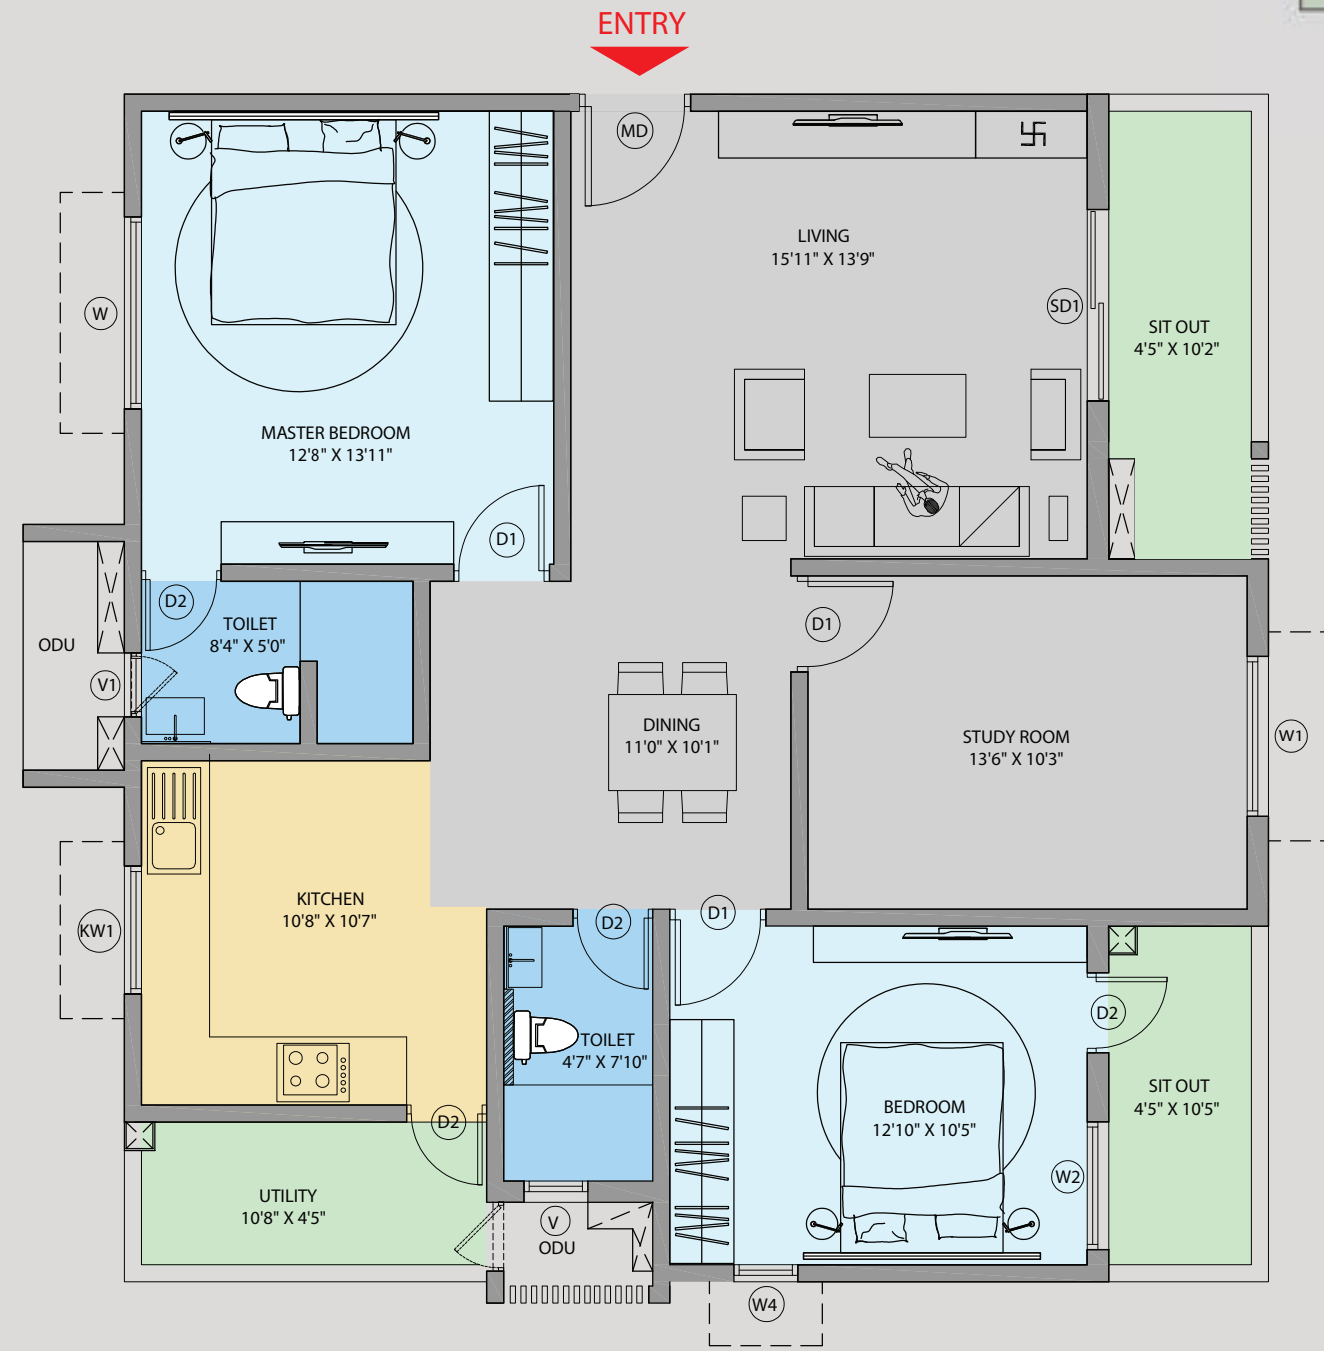

WEST FACING
2.5BHK + 2T

Unit Name	Facing	Apartment Type	Super Built-Up Area (Sft)
A103-A1003	West	2.5BHK + 2T	1,705