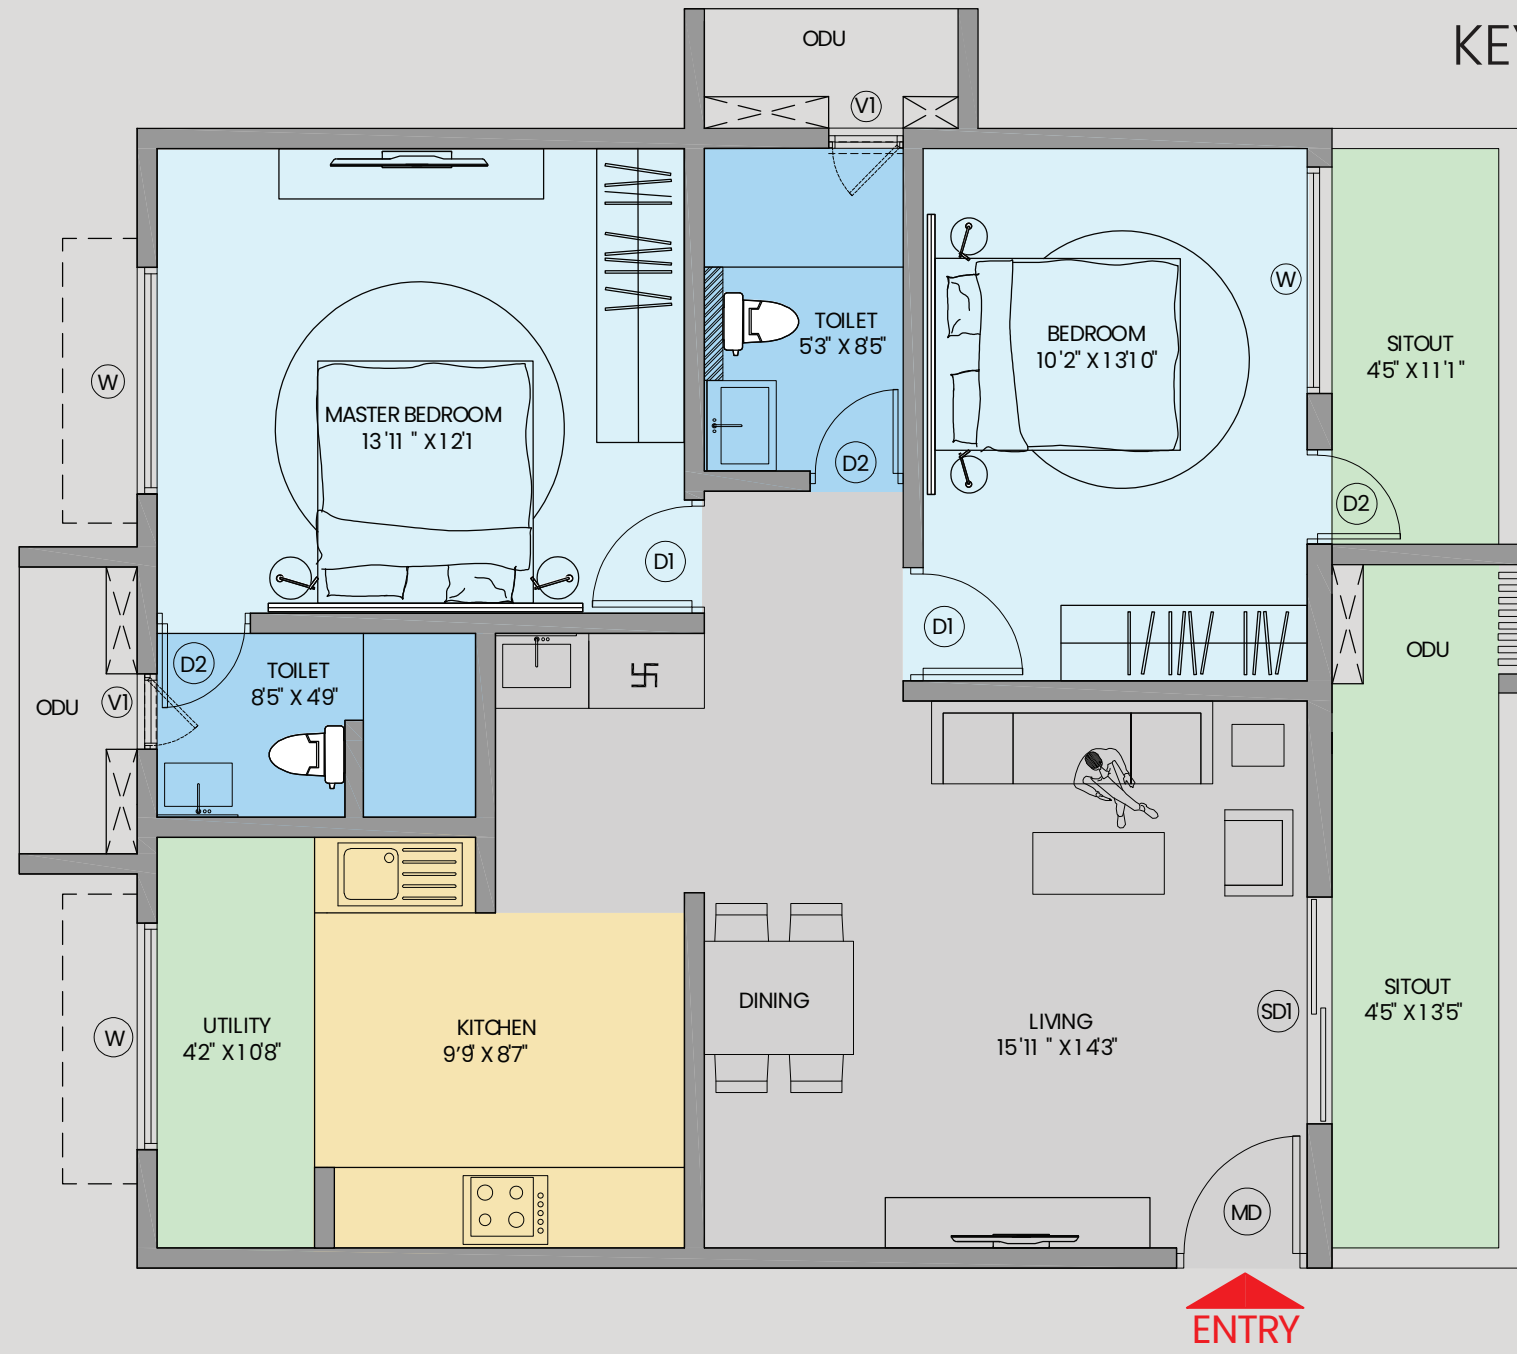

EAST FACING  
2BHK + 2T

Unit Name	Facing	Apartment Type	Super Built-Up Area (Sft)
A102-A1002	East	2BHK + 2T	1,467