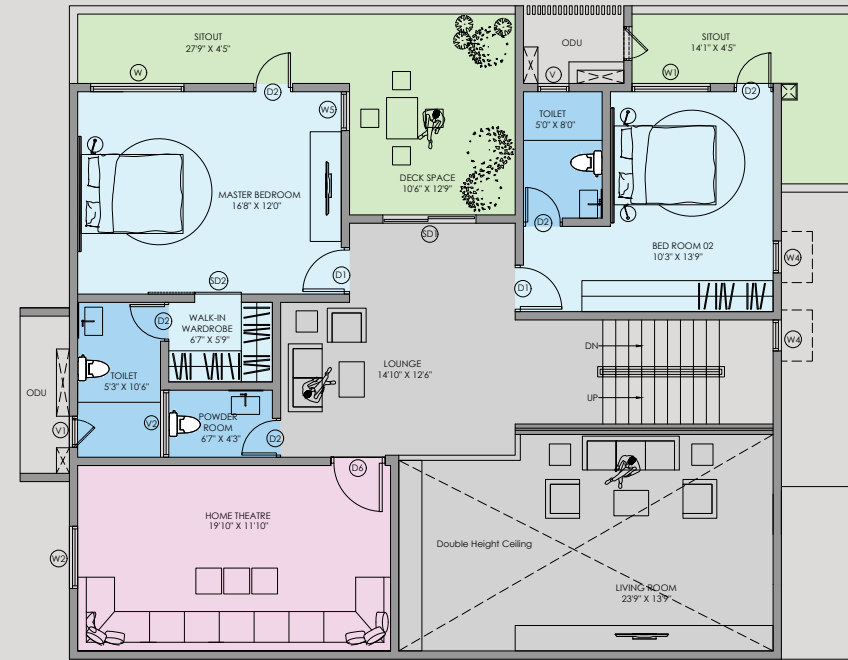

EAST FACING 4BHK DUPLEX UNIT

KEY PLAN

Unit Name	Facing	Apartment Type	Super Built-up Area (Sft)	Terrace Area (Sft)
A917	East	4BHK + 6T + HT	5,516	1,695