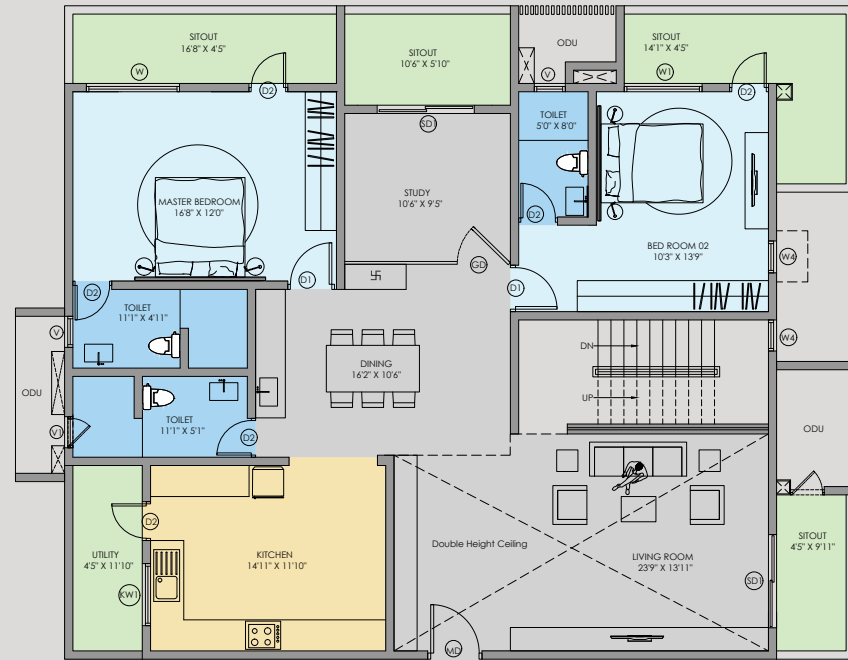

EAST FACING 4BHK DUPLEX UNIT

KEY PLAN

Unit Name	Facing	Apartment Type	Super Built-up Area (Sft)	Terrace Area (Sft)
A917	East	4BHK + 6T + HT	5,516	1,695