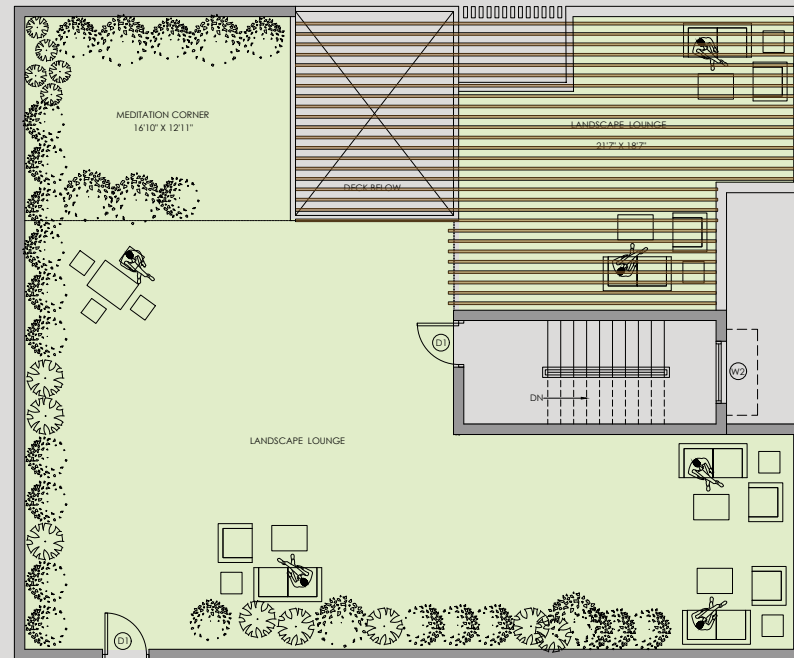

EAST FACING 4BHK DUPLEX UNIT

KEY PLAN

Unit Name	Facing	Apartment Type	Super Built-up Area (Sft)	Terrace Area (Sft)
A917	East	4BHK + 6T + HT	5,516	1,695