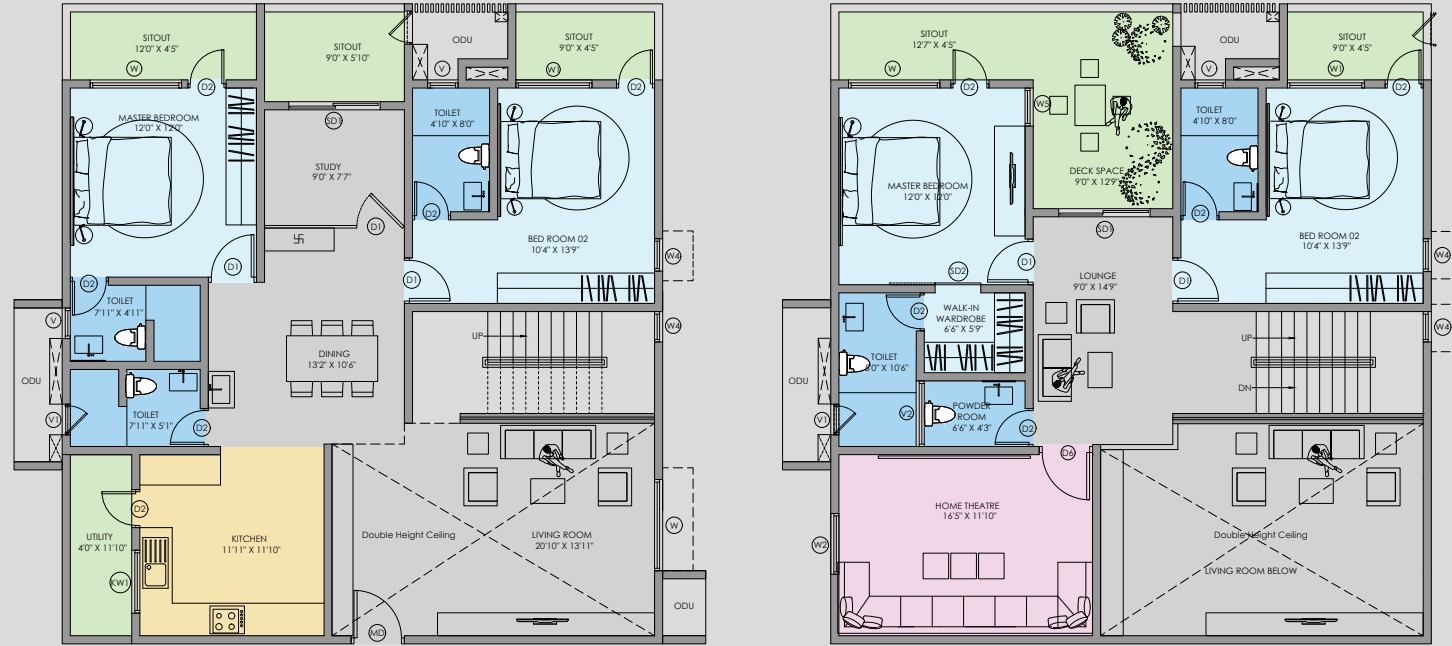

# EAST FACING 4BHK DUPLEX UNIT

ENTRY

Unit Name	Facing	Apartment Type	Super Built-Up Area (Sq.ft)	Terrace Area (Sq.ft)
A914	East	4BHK+6T+HT	4,454	1,343
A915	East	4BHK+6T+HT	4,454	1,343
A916	East	4BHK+6T+HT	4,454	1,343