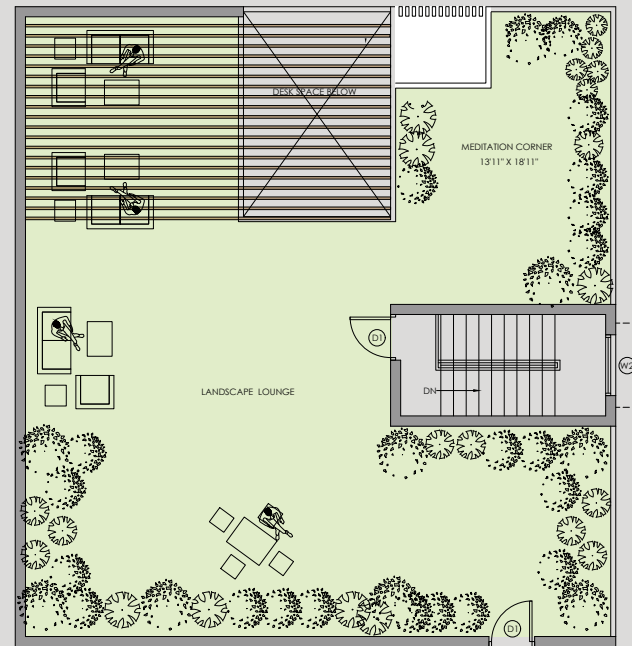

# EAST FACING 4BHK DUPLEX UNIT

ENTRY

Unit Name	Facing	Apartment Type	Super Built-Up Area (Sq.ft)	Terrace Area (Sq.ft)
A914	East	4BHK+6T+HT	4,454	1,343
A915	East	4BHK+6T+HT	4,454	1,343
A916	East	4BHK+6T+HT	4,454	1,343