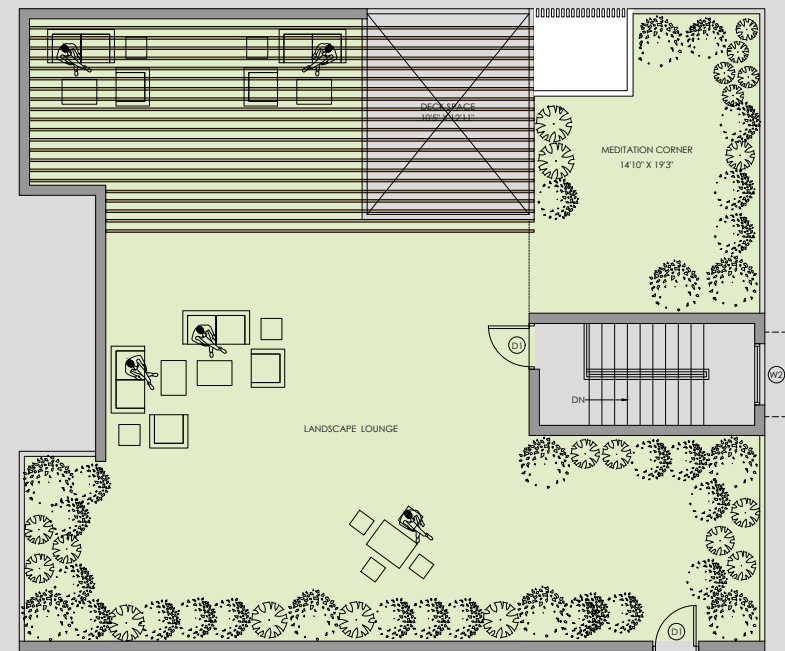

EAST FACING 4BHK DUPLEX UNIT

ENTRY

Unit Name	Facing	Apartment Type	Super Built-up Area (Sq.ft)	Terrace Area (Sq.ft)
A913	East	4BHK+6T+HT	5,225	1,630