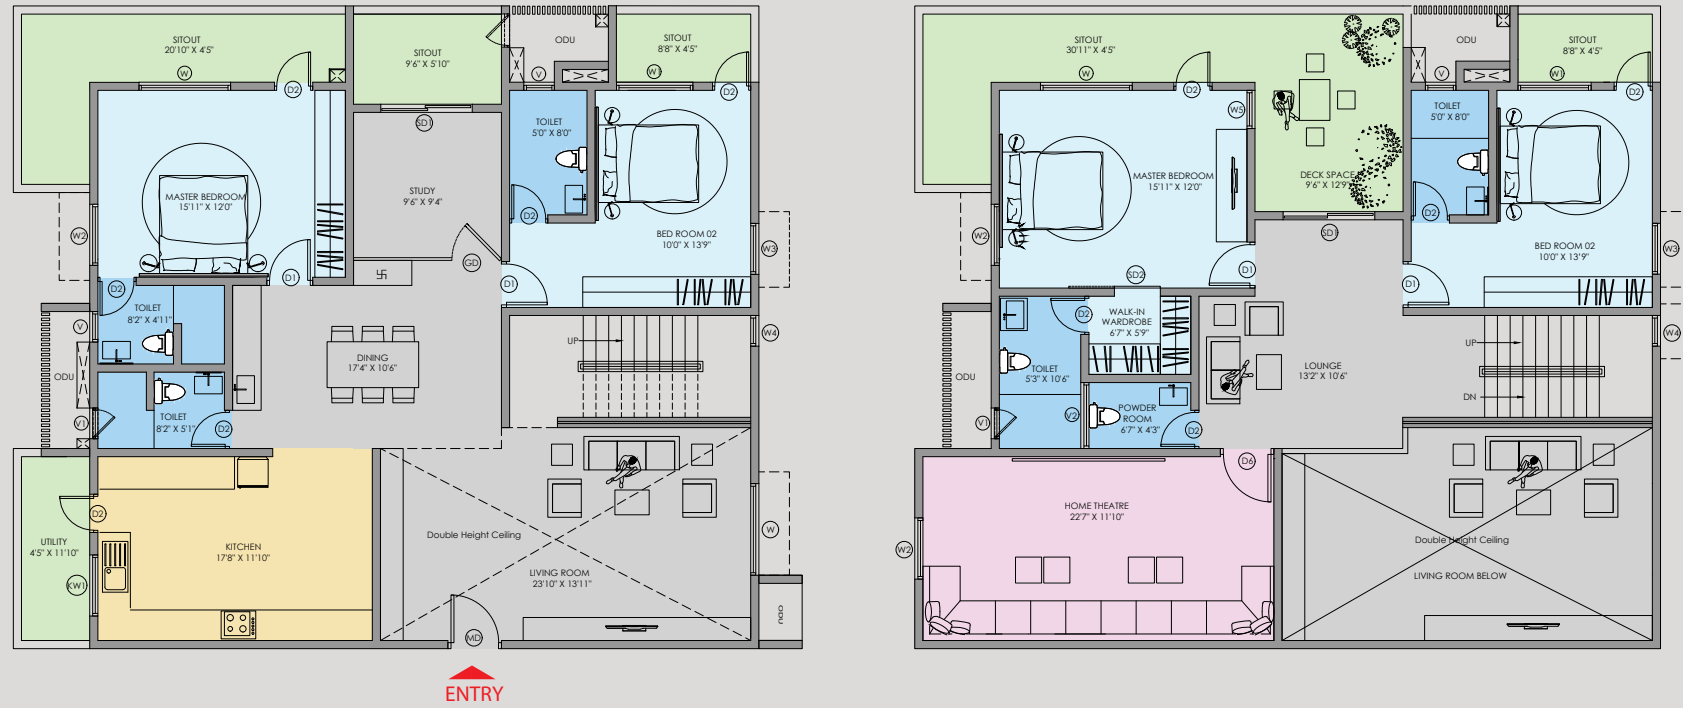

EAST FACING 4BHK DUPLEX UNIT

ENTRY

Unit Name	Facing	Apartment Type	Super Built-up Area (Sq.ft)	Terrace Area (Sq.ft)
A913	East	4BHK+6T+HT	5,225	1,630