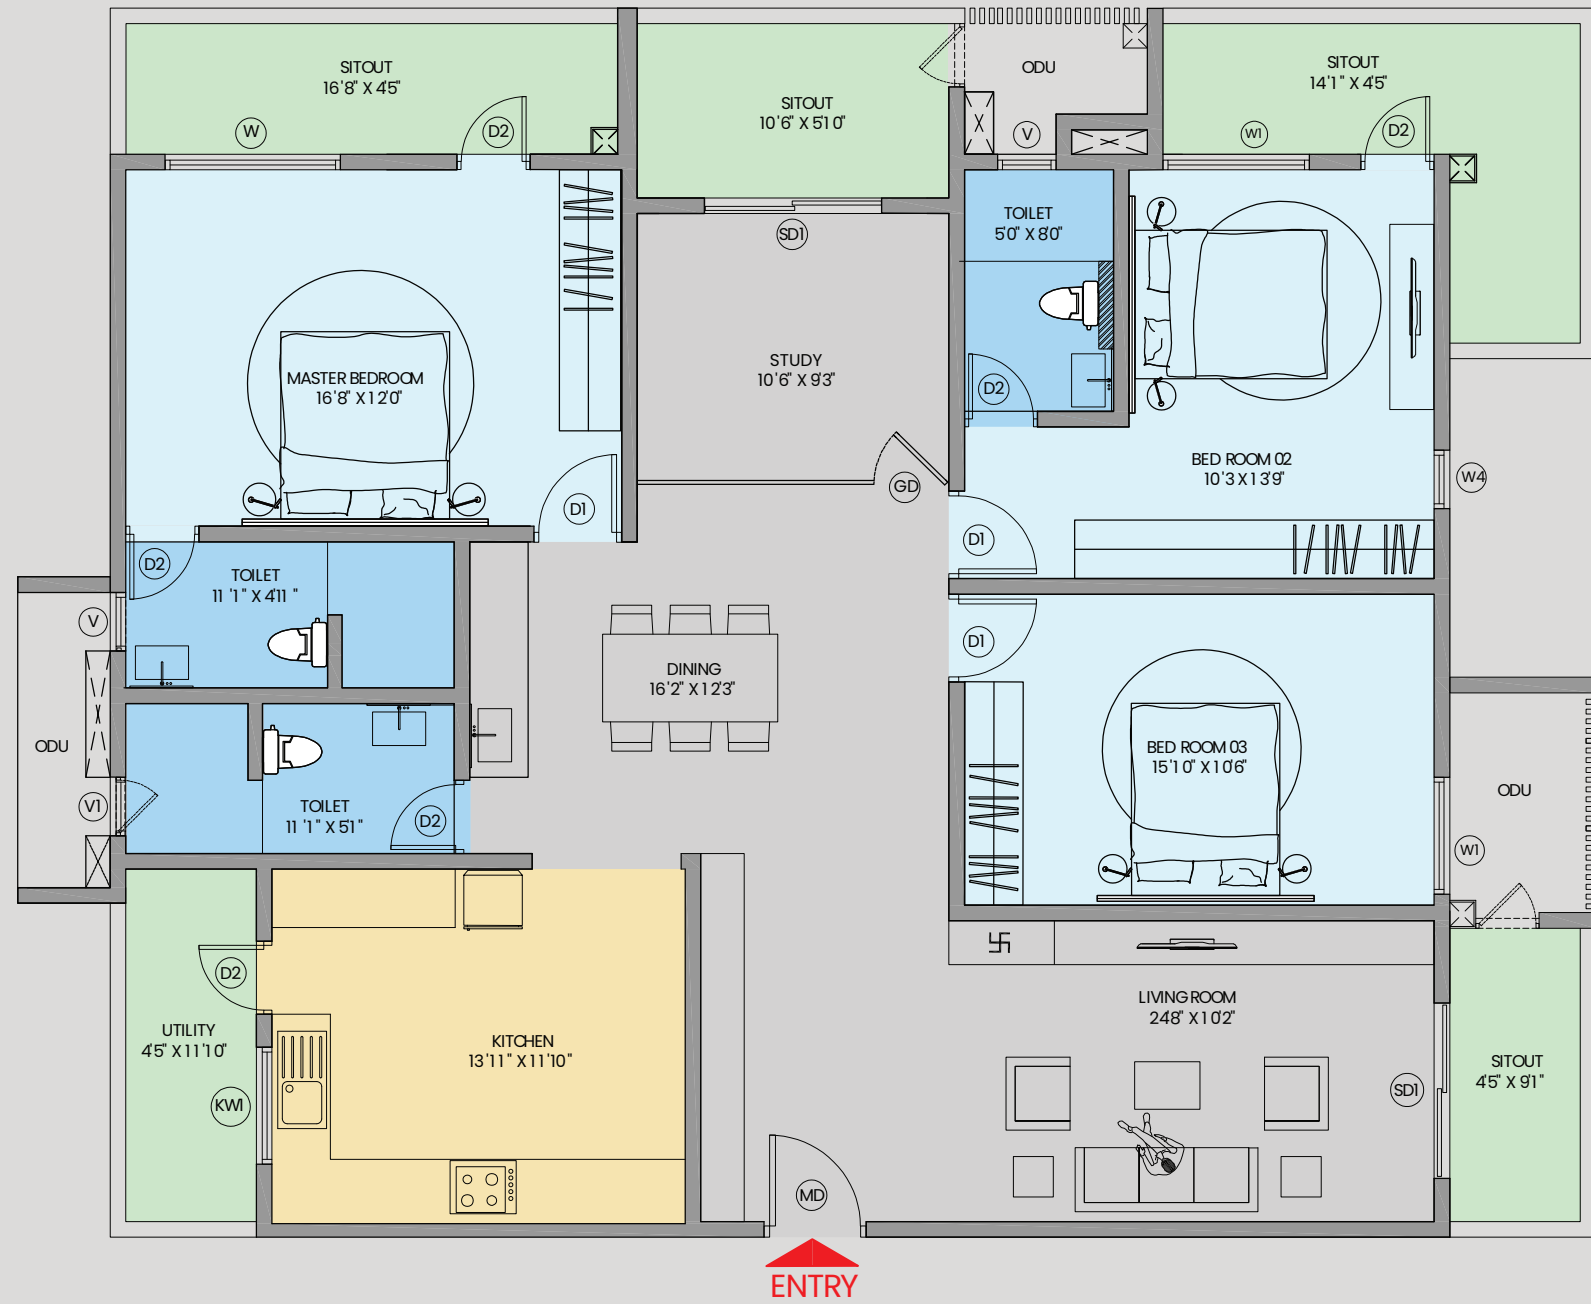

EAST FACING
3.5BHK + 3T

Unit Name	Facing	Apartment Type	Super Built-Up Area (Sft)
A117 - A817	East	3.5BHK + 3T	2,669