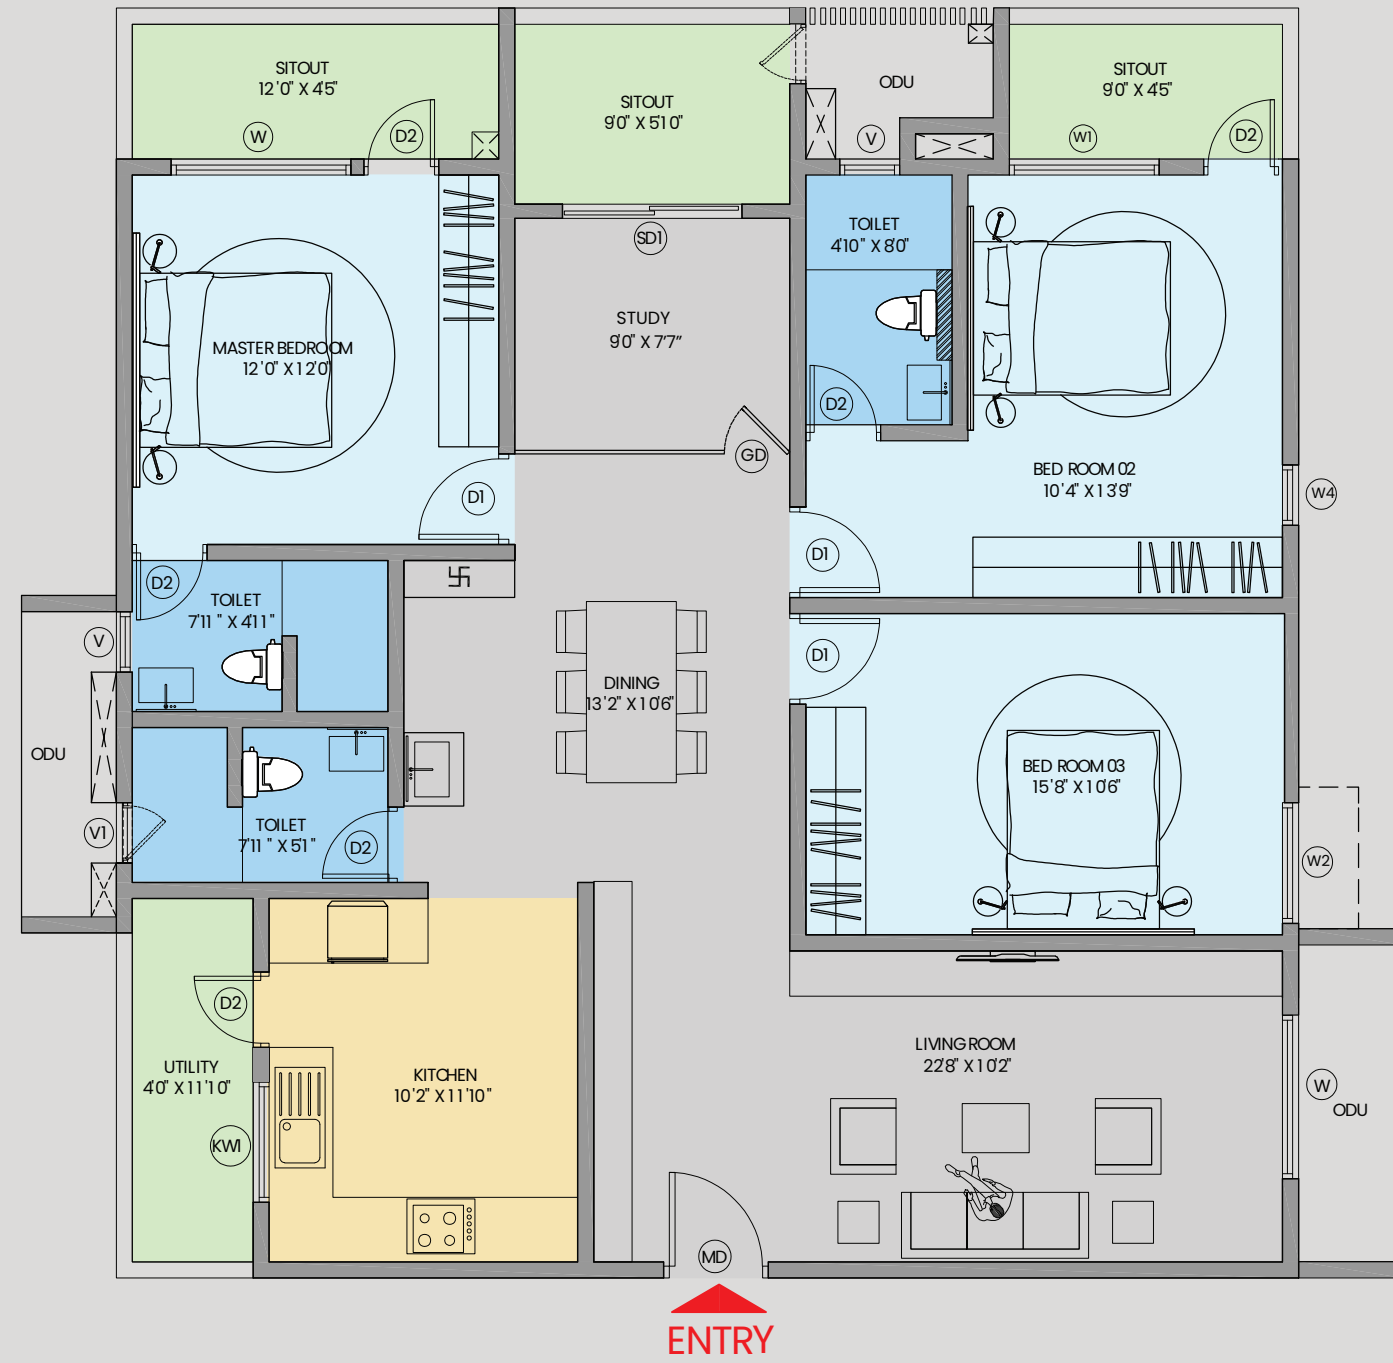

EAST FACING
3.5BHK + 3T

Unit Name	Facing	Apartment Type	Super Built-Up Area (Sft)
A114 - A814	East	3.5BHK + 3T	2,185
A115 - A815	East	3.5BHK + 3T	2,185
A116 - A816	East	3.5BHK + 3T	2,185