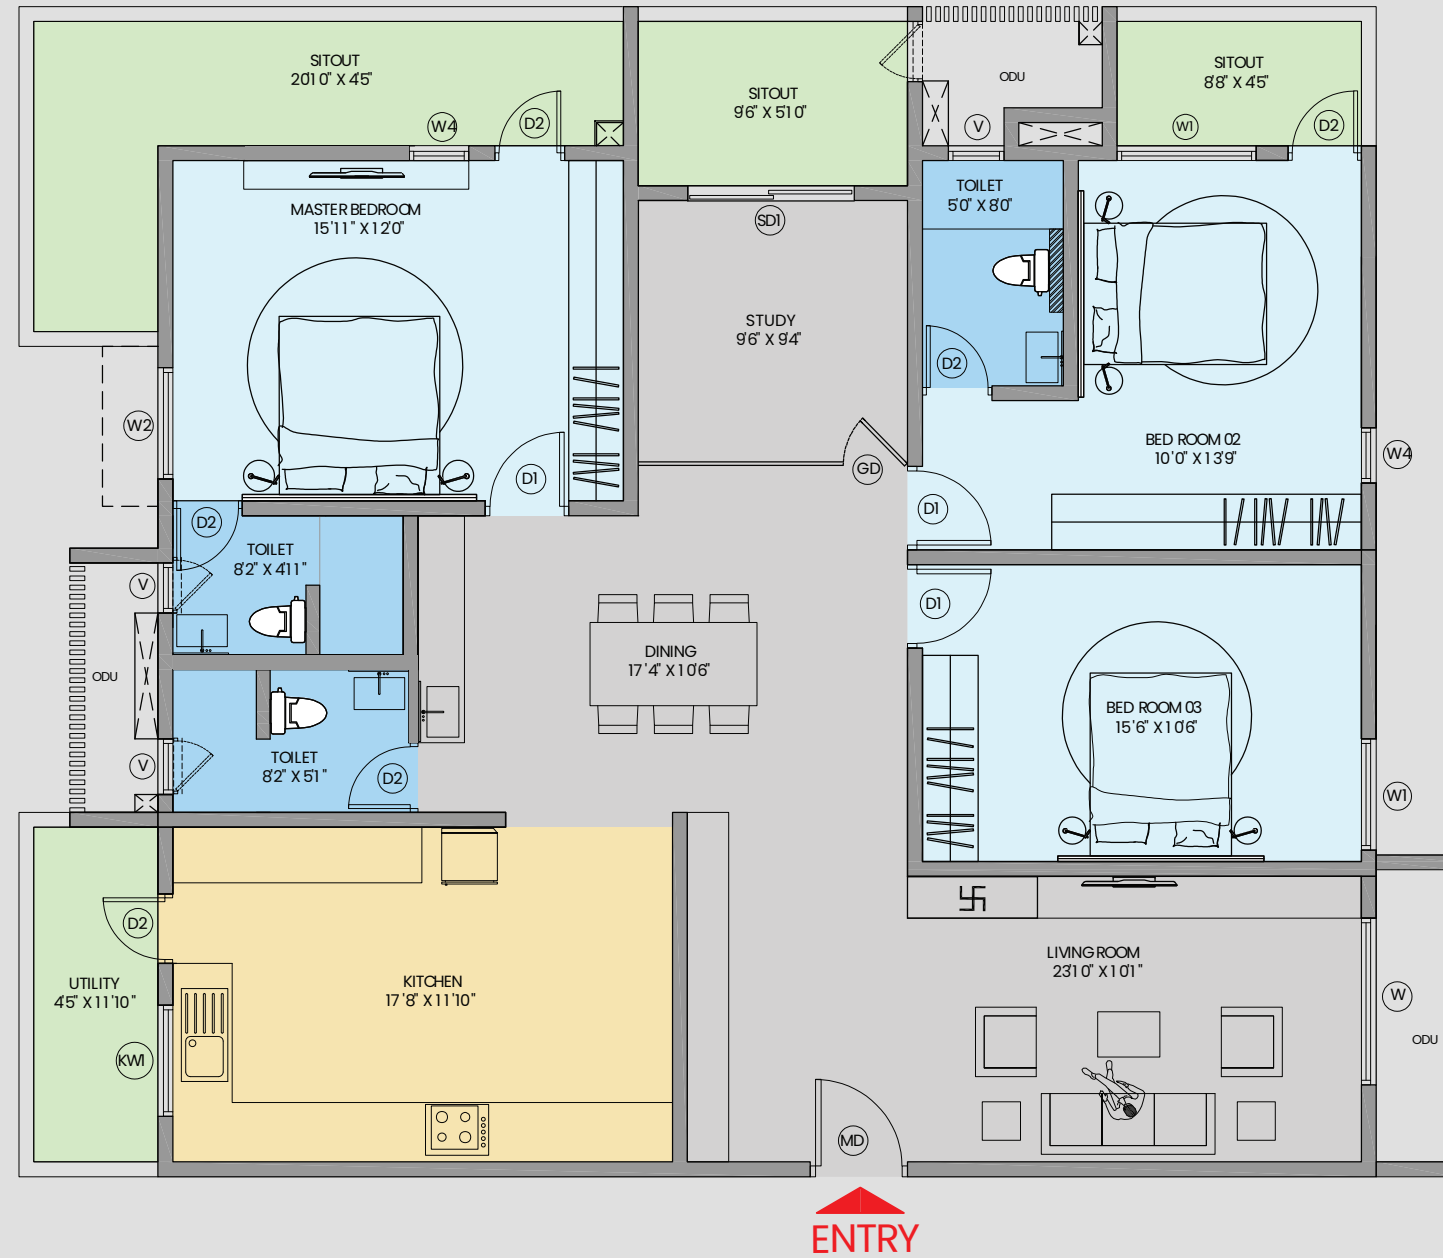

EAST FACING
3.5BHK + 3T

KEY PLAN

Unit Name	Facing	Apartment Type	Super Built-Up Area (Sft)
A113 - A813	East	3.5BHK + 3T	2,558