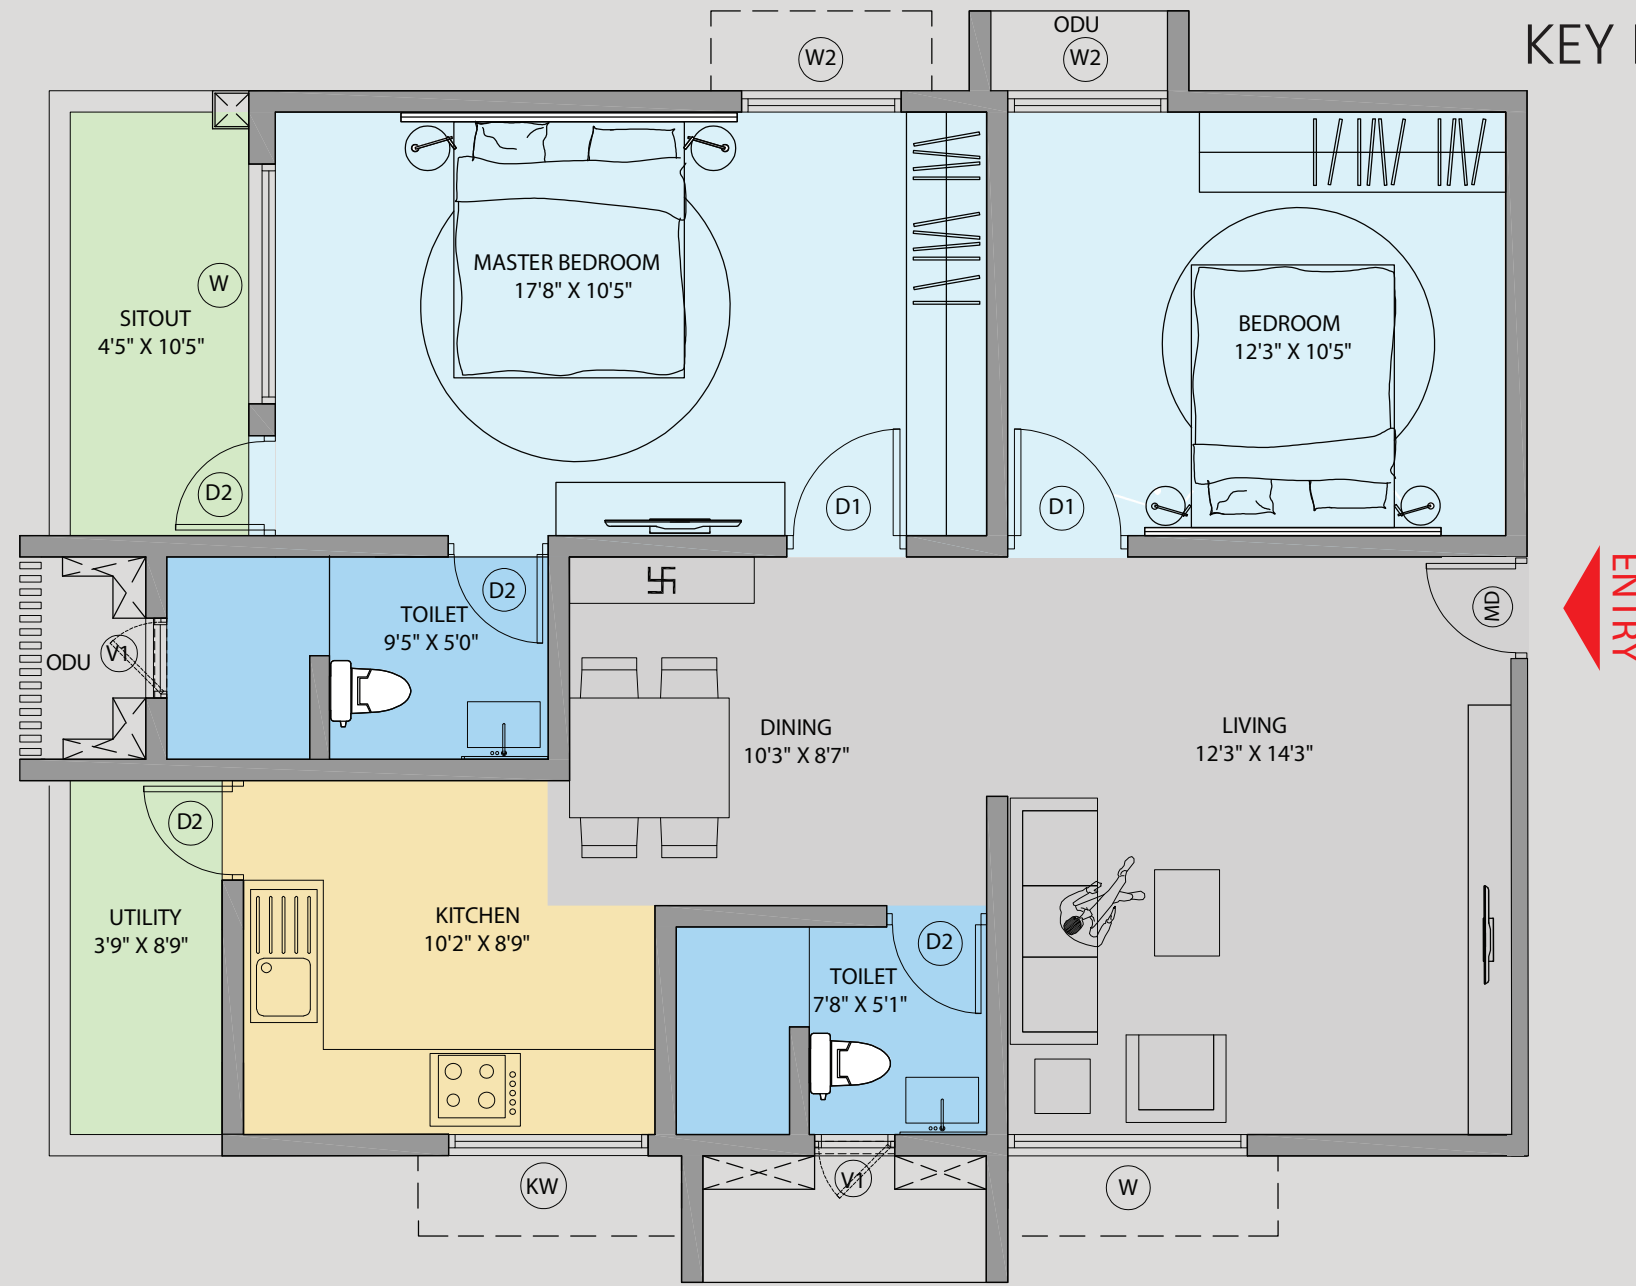

NORTH FACING
2BHK + 2T

Unit Name	Facing	Apartment Type	Super Built-up area (Sft)
A111 - A1011	North	2BHK + 2T	1,260
A112 - A1012	North	2BHK + 2T	1,260