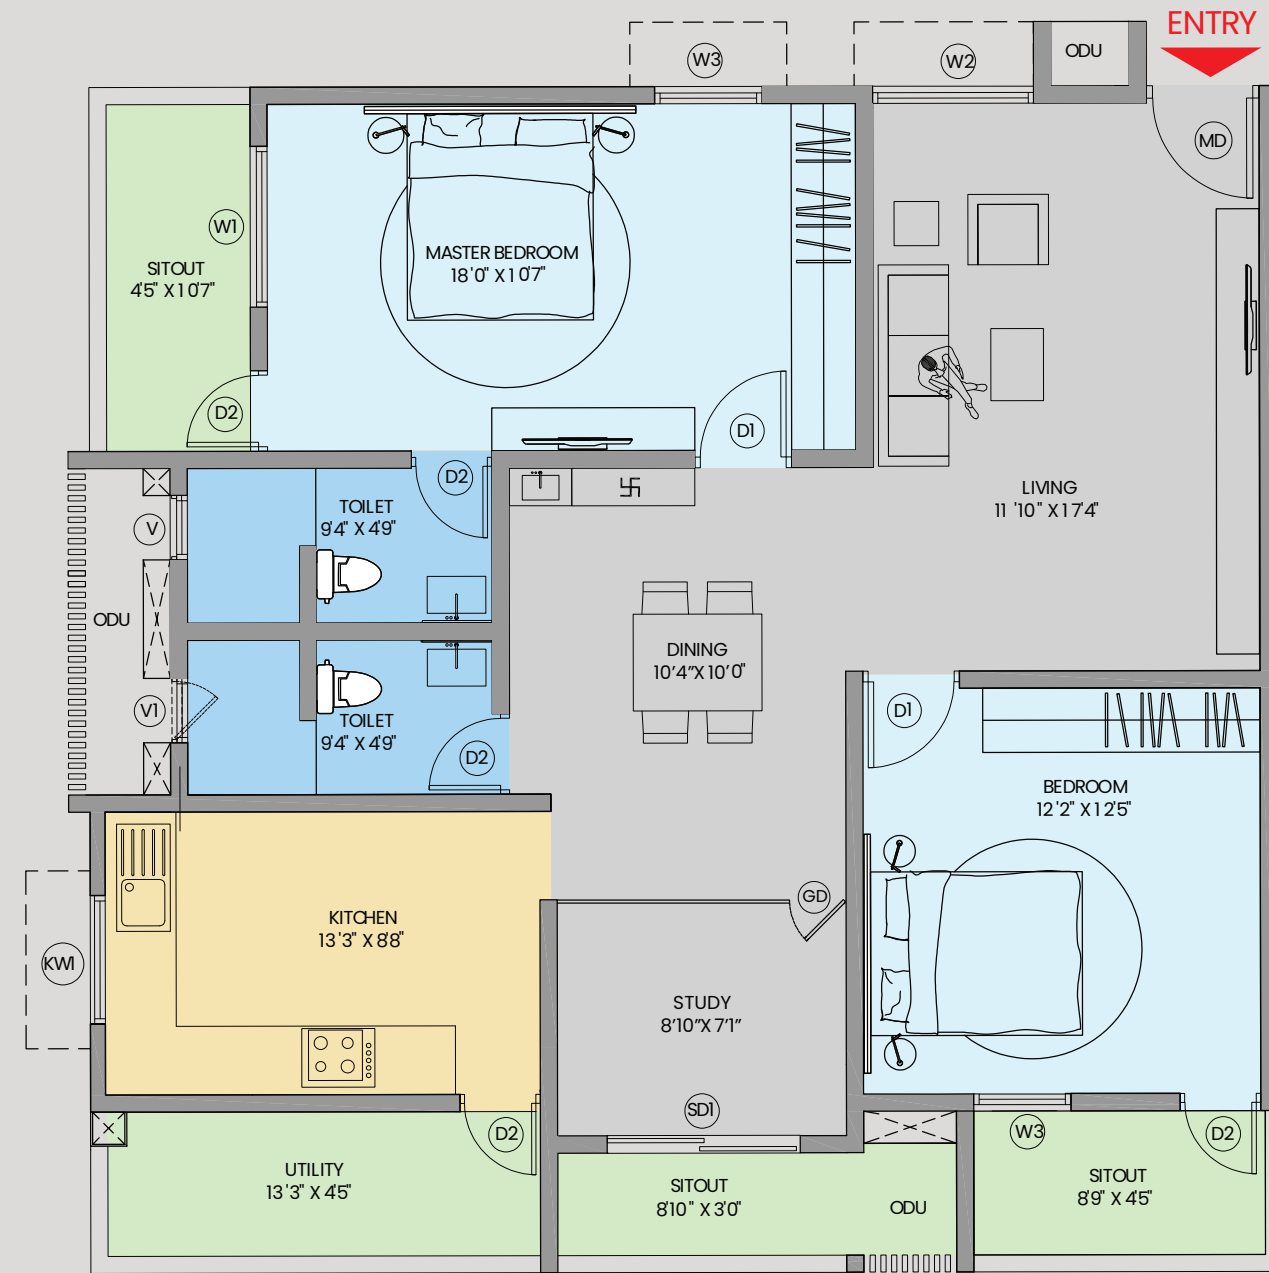

WEST FACING
2.5BHK + 2T

Unit Name	Facing	Apartment Type	Super Built-Up Area (Sft)
A110 - A1010	West	2.5BHK + 2T	1,728