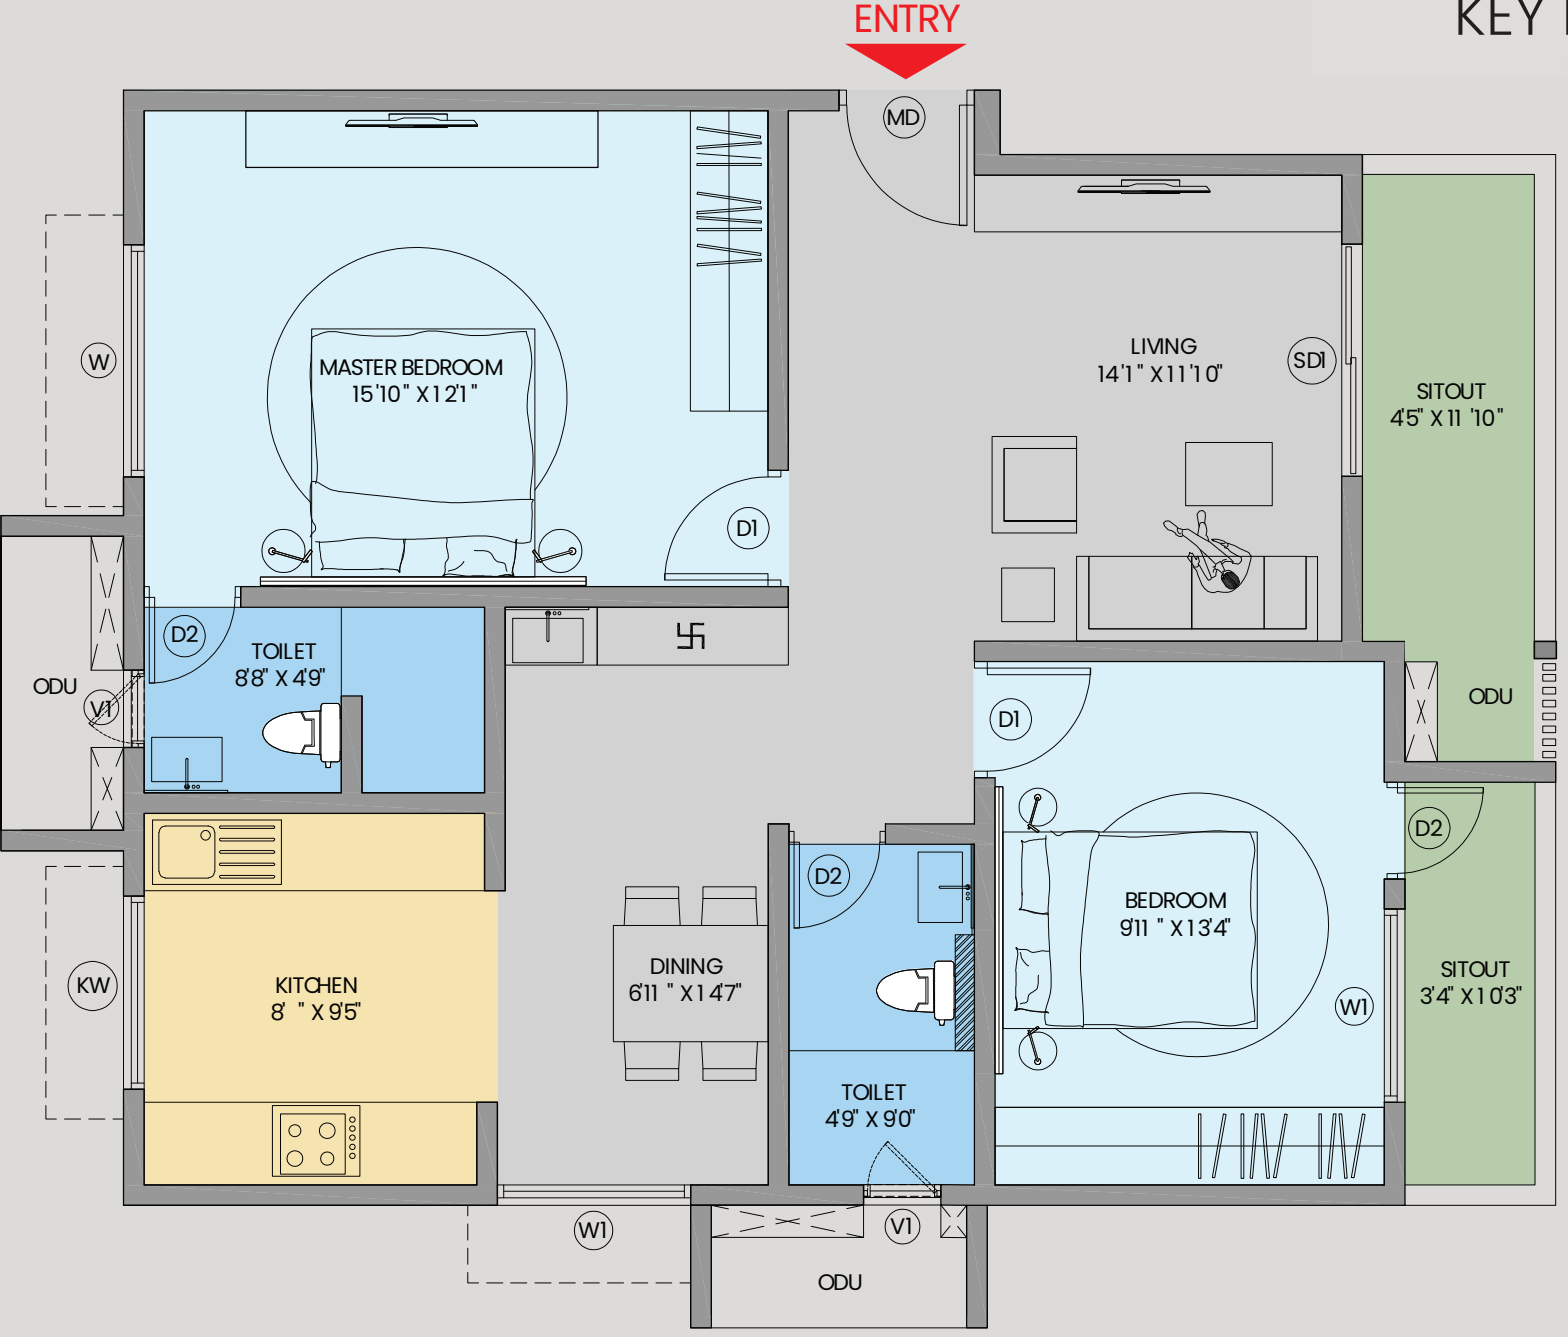

WEST FACING
2BHK + 2T

Unit Name	Facing	Apartment Type	Super Built-Up Area (Sft)
A101 - A1001	West	2BHK + 2T	1,379